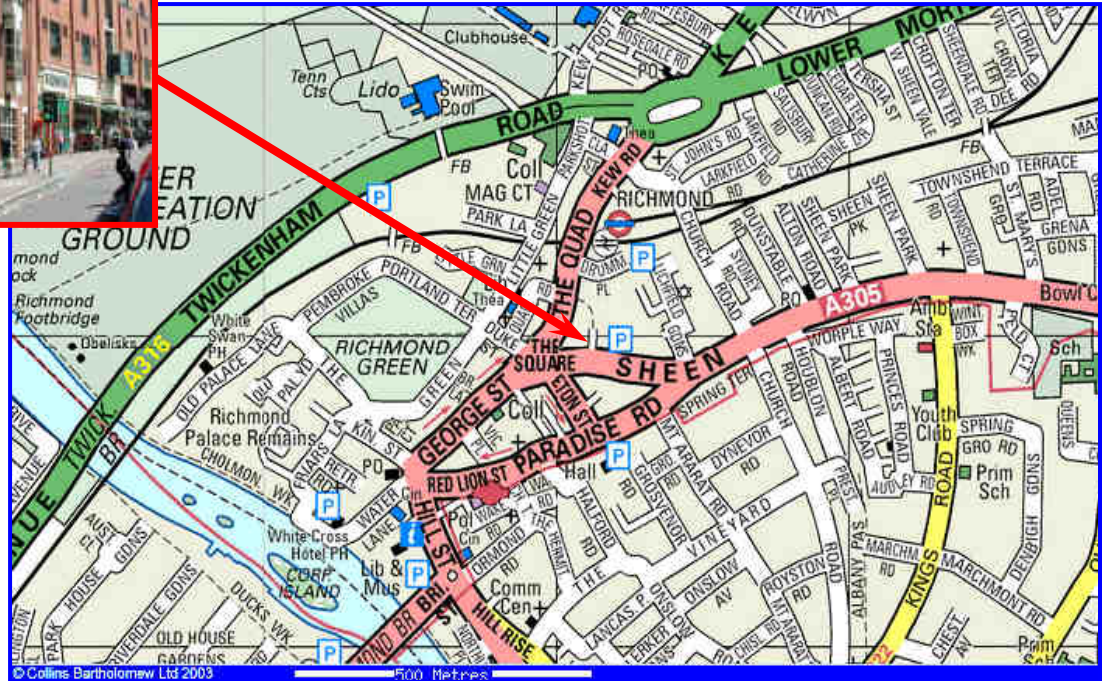

FREQUENTIS

UK LIMITED

Gainsborough House

2 Sheen Road,

Richmond-Upon Thames

Surrey, TW9 1AE

Tel: +44 (0)208 973 2616

Fax: +43 181150 777730